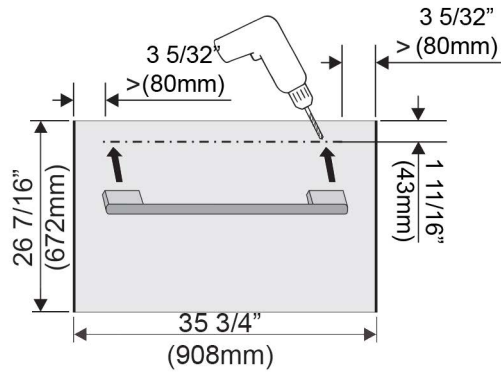

HANDLE MOUNTING

KF 190x Vi   **KF 191x Vi**